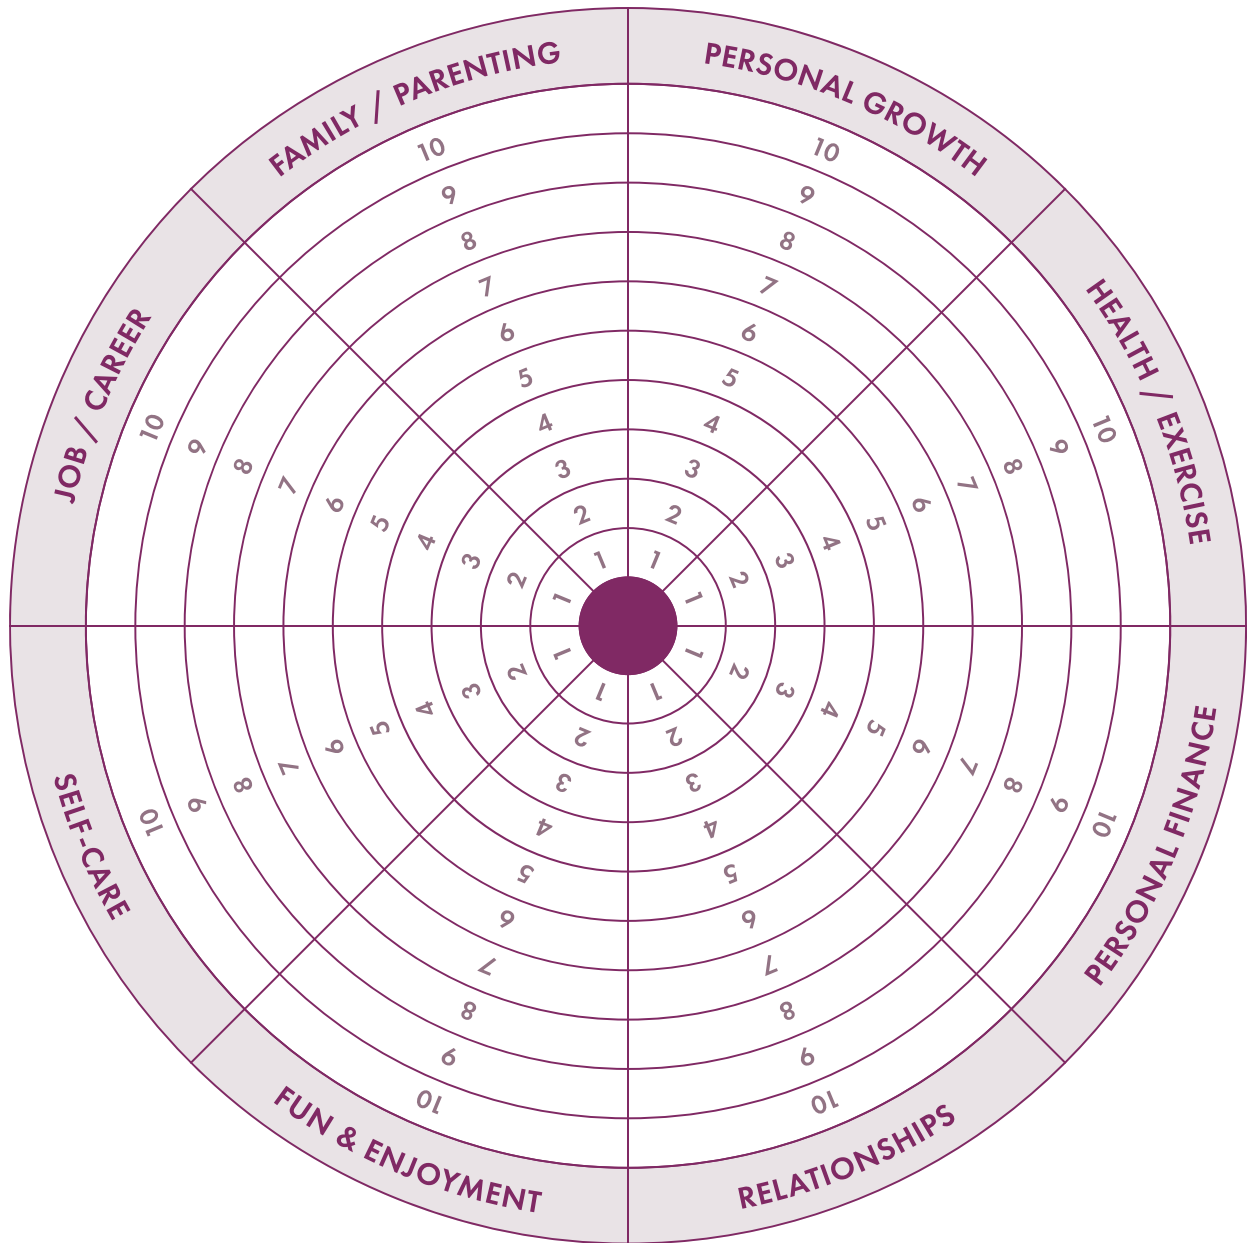

# My Wheel of Life

Circle or shade in your level of satisfaction in the given area of your life with 1 being the least and 10 being the most satisfied.

Tishler Coaching Services

UNLOCK YOUR POTENTIAL